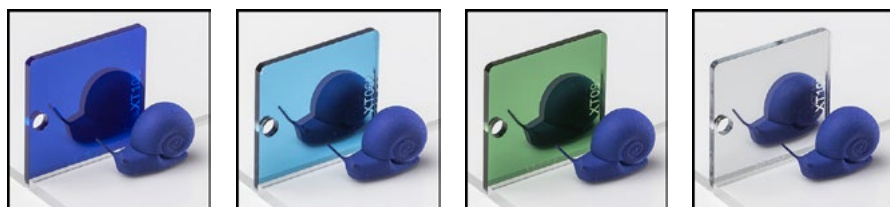

Mirror Glitter Pearl

MANUFACTURED IN EUROPE

Rowmark
europe

- KEY:**
- Laserable
 - Rotary Engravable
 - Front Engravable
 - Reverse Engravable
 - ADA/Tactile
 - UV-LED Printable
 - Indoor Use
 - Outdoor Weatherable
 - UV Stable
 - UL approval for components products - yellowcard E354751

ACM-2301 Yellow ACM-2302 Amber ACM-2303 Red ACM-2304 Pink

ACM-2305 Night Blue ACM-2306 Aqua Blue ACM-2307 Green ACM-2308 Silver

ACM-2309 Gold ACM-2350 2-Sided Silver*

Product Specifications	
Sheet Size	1010 x 512 mm
*ACM-2350 sheet size	1010 x 510 mm
Gauge	3 mm
*ACM-2350 gauge	3.5 mm
Cast/Extruded	Extruded

Pearl

The Pearl color collection consists of 4 pastel colors with a Mother of Pearl effect. This collection is made from 100% recycled acrylic. With its beautiful glow and optical structural color, Mother of Pearl is the perfect material to give your creations an elegant vintage look. The material is made of opaque acrylic (Plexiglas®) which is not see-through and which also does not transmit light. Mother of Pearl shades are currently very trendy in the fashion and design world.

ACP-3304
Pearl Grey

ACP-3302
Soft Pink

ACP-3303
Ivory

ACP-3301
White

Product Specifications	
Sheet Size	1015 x 513 mm
Gauge	3 mm
Cast/Extruded	Cast

Glitter

Like Rowmark's Pearl collection, the Glitter Metallic products cannot be seen through and do not transmit light. Because all of the Glitter products have two different colors (front and back), there are a total of 10 different colors available for this eye-catching product line.