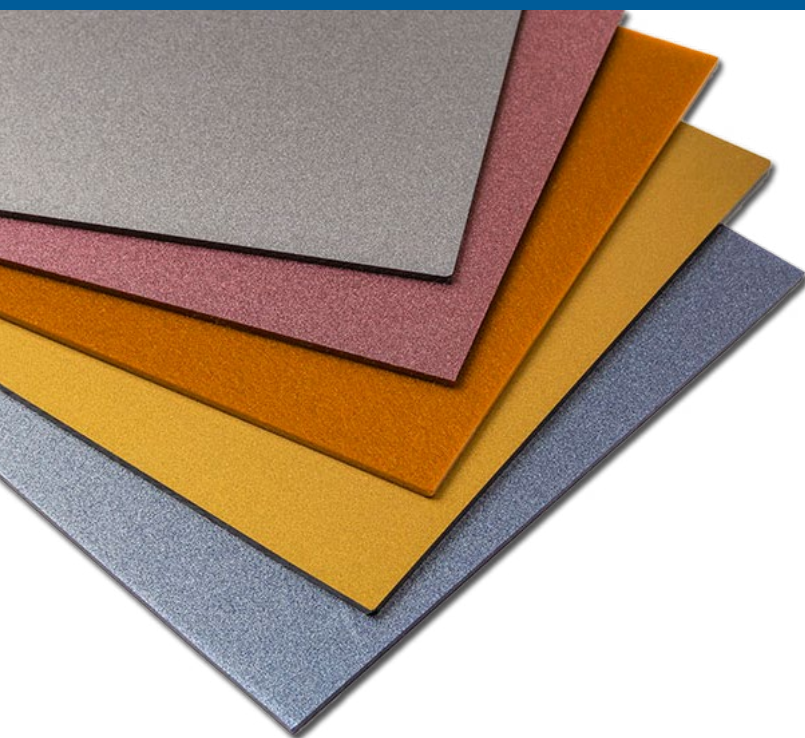

ACM-2301 Yellow ACM-2302 Amber ACM-2303 Red ACM-2304 Pink

ACM-2305 Night Blue ACM-2306 Aqua Blue ACM-2307 Green ACM-2308 Silver

ACM-2309 Gold ACM-2350 2-Sided Silver*

Product Specifications	
Sheet Size	1010 x 512 mm
*ACM-2350 sheet size	1010 x 510 mm
Gauge	3 mm
*ACM-2350 gauge	3.5 mm
Cast/Extruded	Extruded

Pearl

The Pearl color collection consists of 4 pastel colors with a Mother of Pearl effect. This collection is made from 100% recycled acrylic. With its beautiful glow and optical structural color, Mother of Pearl is the perfect material to give your creations an elegant vintage look. The material is made of opaque acrylic (Plexiglas®) which is not see-through and which also does not transmit light. Mother of Pearl shades are currently very trendy in the fashion and design world.

ACP-3304
Pearl Grey

ACP-3302
Soft Pink

ACP-3303
Ivory

ACP-3301
White

Product Specifications	
Sheet Size	1015 x 513 mm
Gauge	3 mm
Cast/Extruded	Cast

Glitter

Like Rowmark's Pearl collection, the Glitter Metallic products cannot be seen through and do not transmit light. Because all of the Glitter products have two different colors (front and back), there are a total of 10 different colors available for this eye-catching product line.

ACG-1301 Yellow Gold/
Orange

ACG-1302 Light Blue/
Dark Blue

ACG-1303 Silver/
Anthracite

ACG-1304 Red/Pink

ACG-1305 Gold/Black

Product Specifications	
Sheet Size	1010 x 660 mm
Gauge	3 mm
Cast/Extruded	Cast