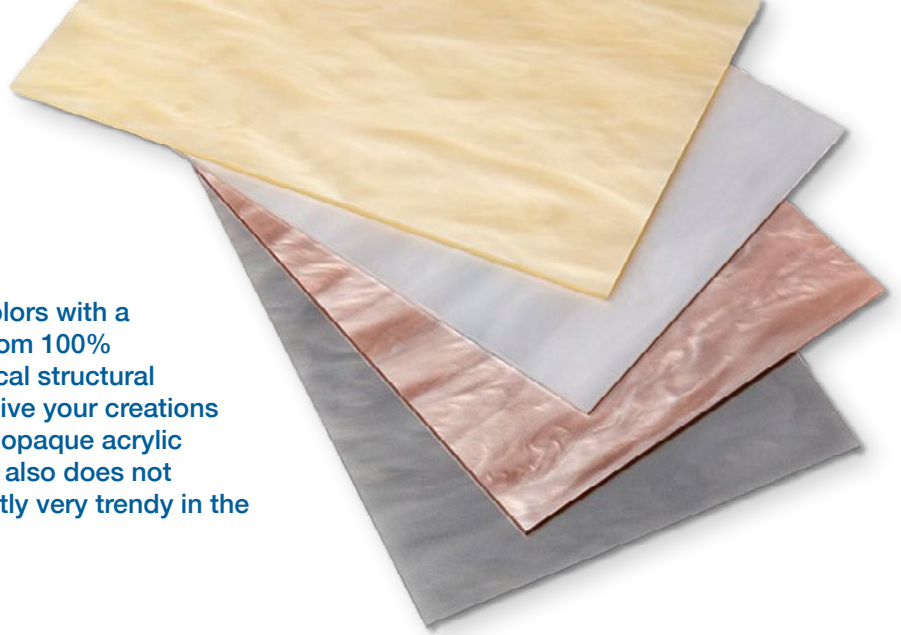

ACM-2301 Yellow ACM-2302 Amber ACM-2303 Red ACM-2304 Pink

ACM-2305 Night Blue ACM-2306 Aqua Blue ACM-2307 Green ACM-2308 Silver

ACM-2309 Gold ACM-2350 2-Sided Silver*

Product Specifications	
Sheet Size	1010 x 512 mm
*ACM-2350 sheet size	1010 x 510 mm
Gauge	3 mm
*ACM-2350 gauge	3.5 mm
Cast/Extruded	Extruded

Pearl

The Pearl color collection consists of 4 pastel colors with a Mother of Pearl effect. This collection is made from 100% recycled acrylic. With its beautiful glow and optical structural color, Mother of Pearl is the perfect material to give your creations an elegant vintage look. The material is made of opaque acrylic (Plexiglas®) which is not see-through and which also does not transmit light. Mother of Pearl shades are currently very trendy in the fashion and design world.

ACP-3304
Pearl Grey

ACP-3302
Soft Pink

ACP-3303
Ivory

ACP-3301
White

Product Specifications	
Sheet Size	1015 x 513 mm
Gauge	3 mm
Cast/Extruded	Cast

Glitter

Like Rowmark's Pearl collection, the Glitter Metallic products cannot be seen through and do not transmit light. Because all of the Glitter products have two different colors (front and back), there are a total of 10 different colors available for this eye-catching product line.